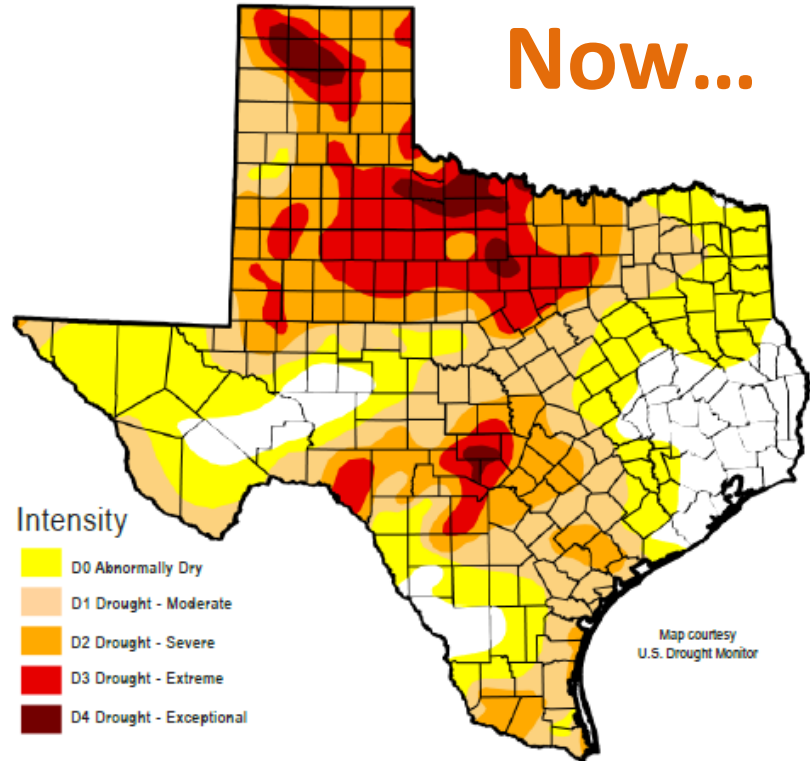

Drought

October 4, 2011

Then...

FOR THE WEEK OF 09/08/14

Now...

Intensity

- D0 Abnormally Dry
- D1 Drought - Moderate
- D2 Drought - Severe
- D3 Drought - Extreme
- D4 Drought - Exceptional

Map courtesy
U.S. Drought Monitor