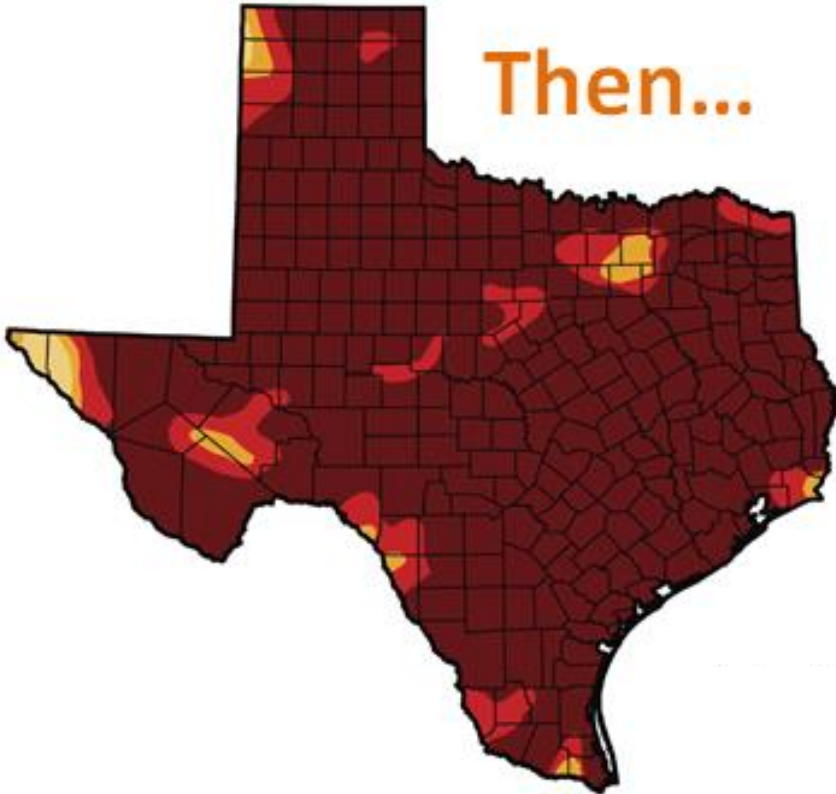

Drought

October 4, 2011

Then...

FOR THE WEEK OF 09/08/14

Now...

Intensity

- D0 Abnormally Dry
- D1 Drought - Moderate
- D2 Drought - Severe
- D3 Drought - Extreme
- D4 Drought - Exceptional

Map courtesy
U.S. Drought Monitor